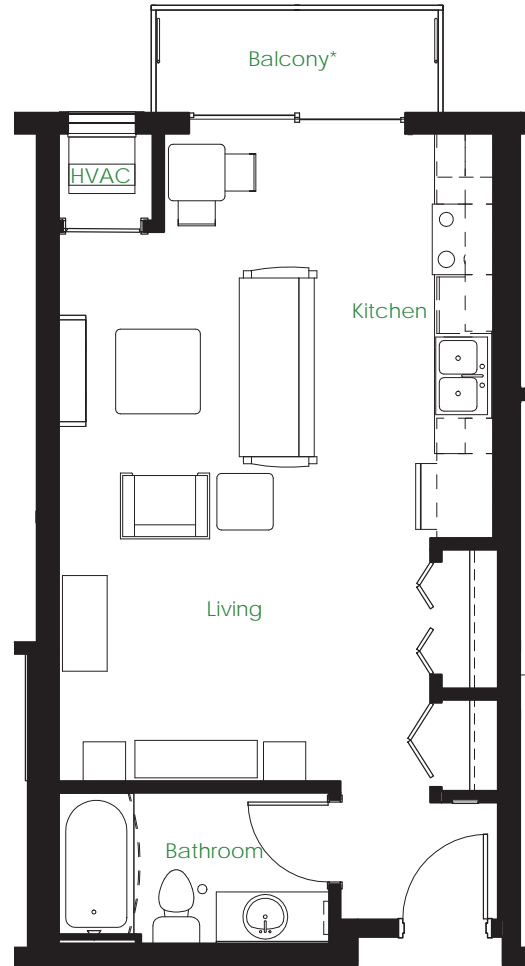

15th Avenue South

FLOORS 2-6

15th Avenue South

FLOOR 1

Unit #:

Monthly Rental Amount:

*French balcony in Unit 601.

Five15 on the Park
515 15th Avenue South
Minneapolis, MN 55454
Phone: 612-843-0515
515onthePark.com

A Fine Associates
Managed Property

Floor Plan A1

Studio

Approx. 473 square feet