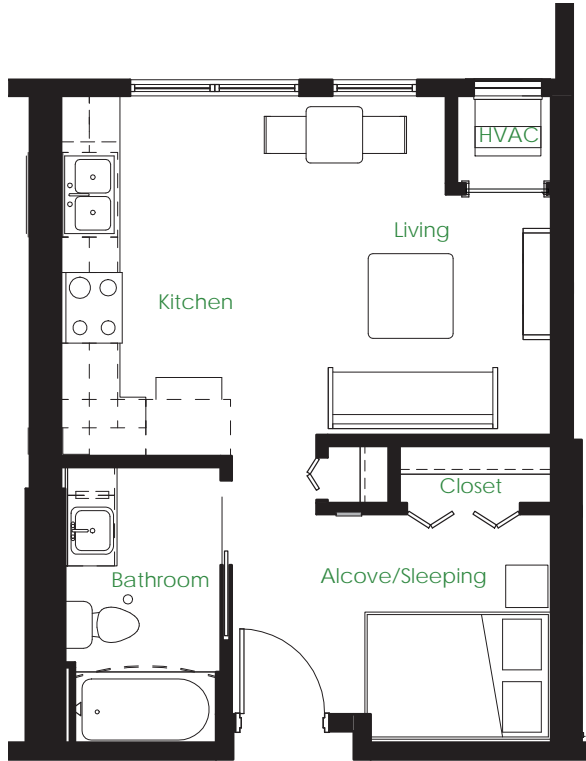

15th Avenue South
FLOORS 2-6

Unit #:

Monthly Rental Amount:

Five15 on the Park
515 15th Avenue South
Minneapolis, MN 55454
Phone: 612-843-0515
515onthePark.com

A Fine Associates
Managed Property

Floor Plan A2

Studio

Approx. 426 square feet