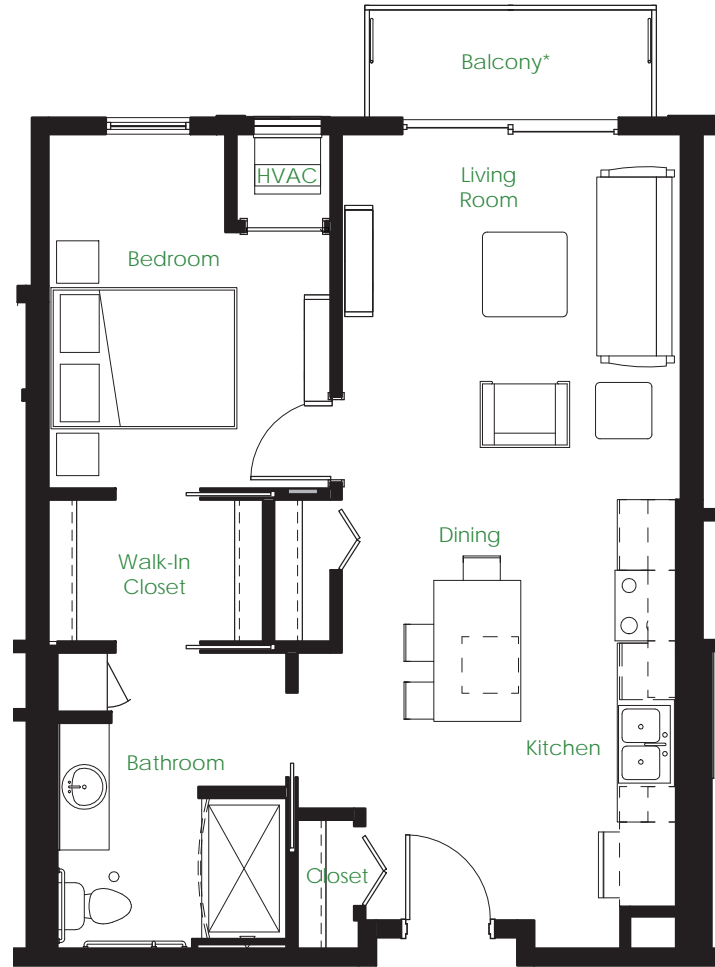

15th Avenue South
FLOORS 2-6
▲ NORTH

Unit #:

Monthly Rental Amount:

*French balcony in Units 217 and 450.

Five15 on the Park
515 15th Avenue South
Minneapolis, MN 55454
Phone: 612-843-0515
515onthePark.com

A Fine Associates
Managed Property

Floor Plan B1-ACC

One Bedroom / One Bathroom

Approx. 678 square feet