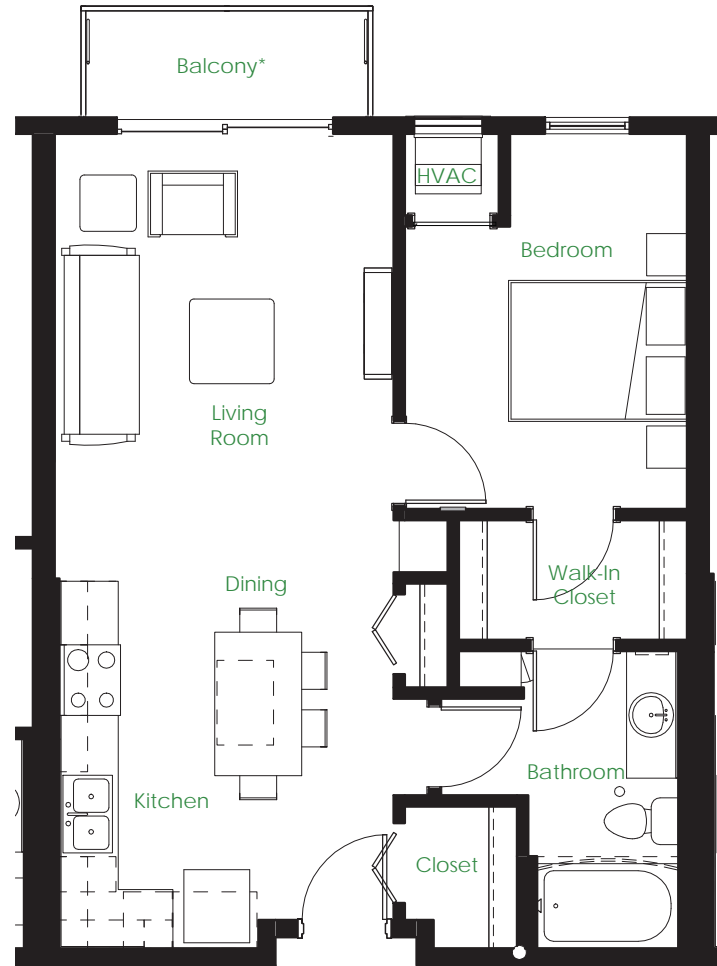

15th Avenue South
FLOORS 3-6

15th Avenue South
FLOOR 2
▲ NORTH

Unit #:

Monthly Rental Amount:

*French balcony in some of the units.

Five15 on the Park
515 15th Avenue South
Minneapolis, MN 55454
Phone: 612-843-0515
515onthePark.com

A Fine Associates
Managed Property

Floor Plan B1

One Bedroom / One Bathroom

Approx. 676 square feet