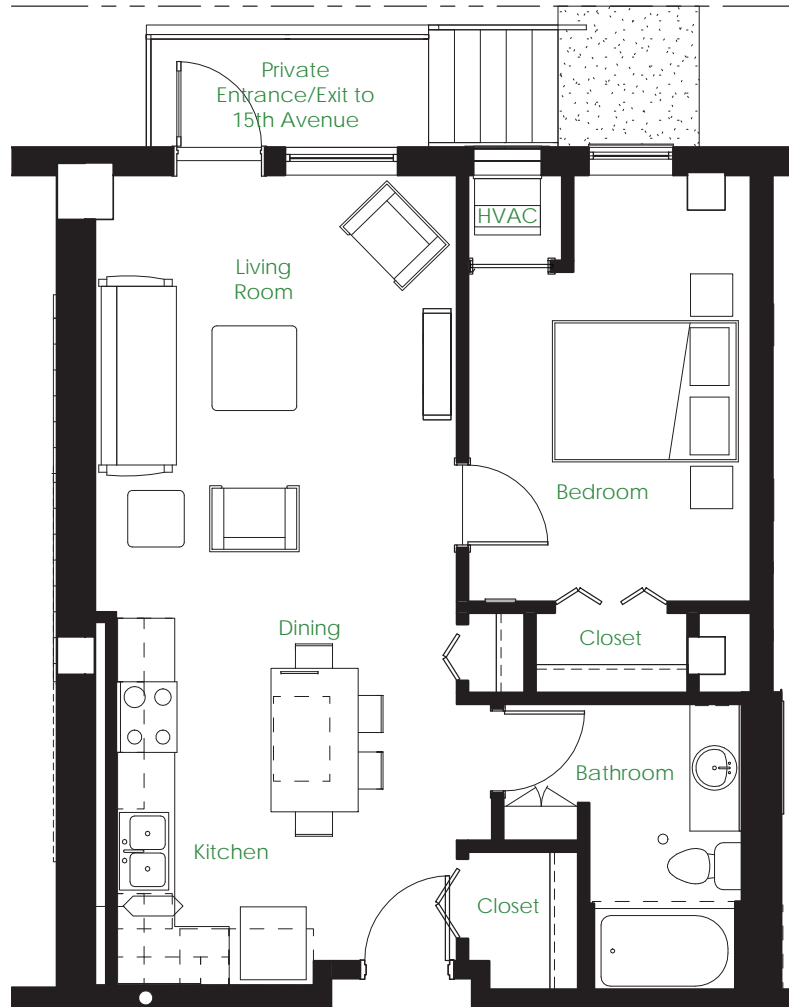

FLOOR 1
15th Avenue South
▲ NORTH

Unit #:

Monthly Rental Amount:

Five15 on the Park
515 15th Avenue South
Minneapolis, MN 55454
Phone: 612-843-0515
515onthePark.com

A Fine Associates
Managed Property

Floor Plan B1b

One Bedroom / One Bathroom

Approx. 676 square feet