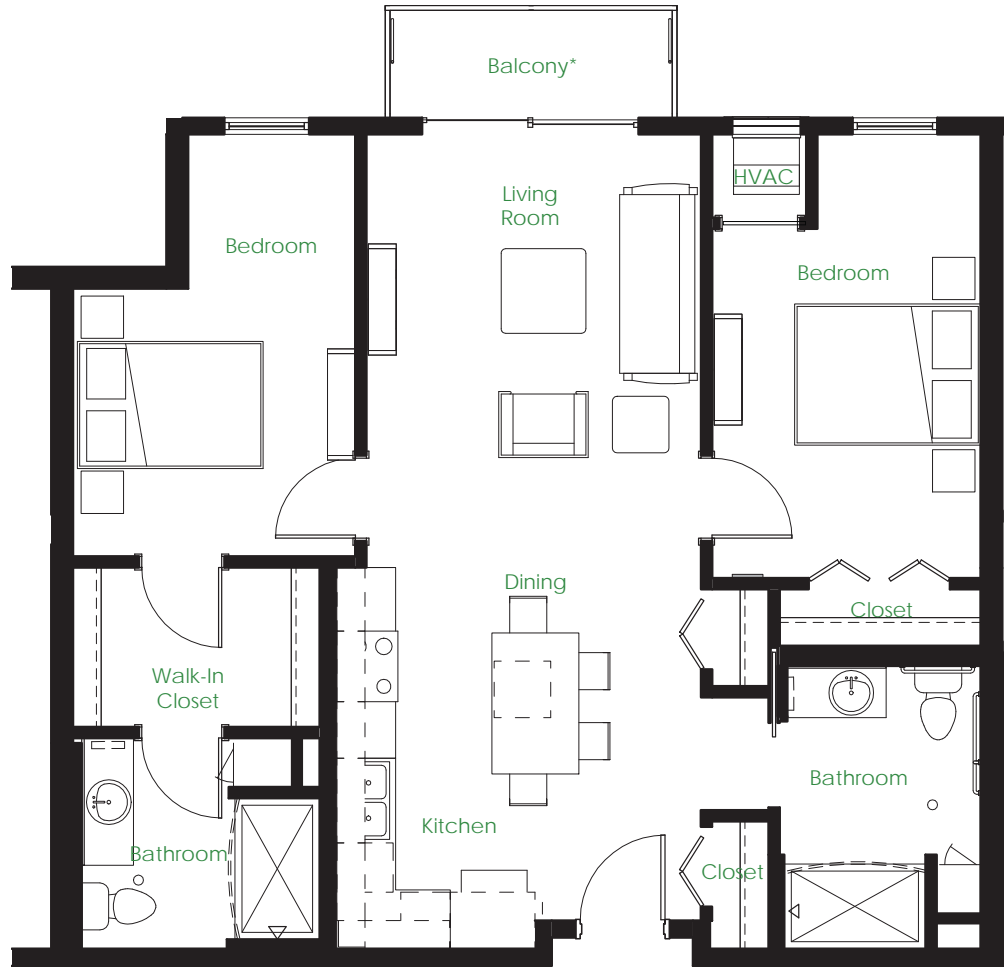

15th Avenue South
FLOORS 2-4
▲ NORTH

Unit #:

Monthly Rental Amount:

*French balcony in some of the units.

Five15 on the Park
515 15th Avenue South
Minneapolis, MN 55454
Phone: 612-843-0515
515onthePark.com

A Fine Associates
Managed Property

Floor Plan C1-ACC

Two Bedrooms / Two Bathrooms

Approx. 940 square feet