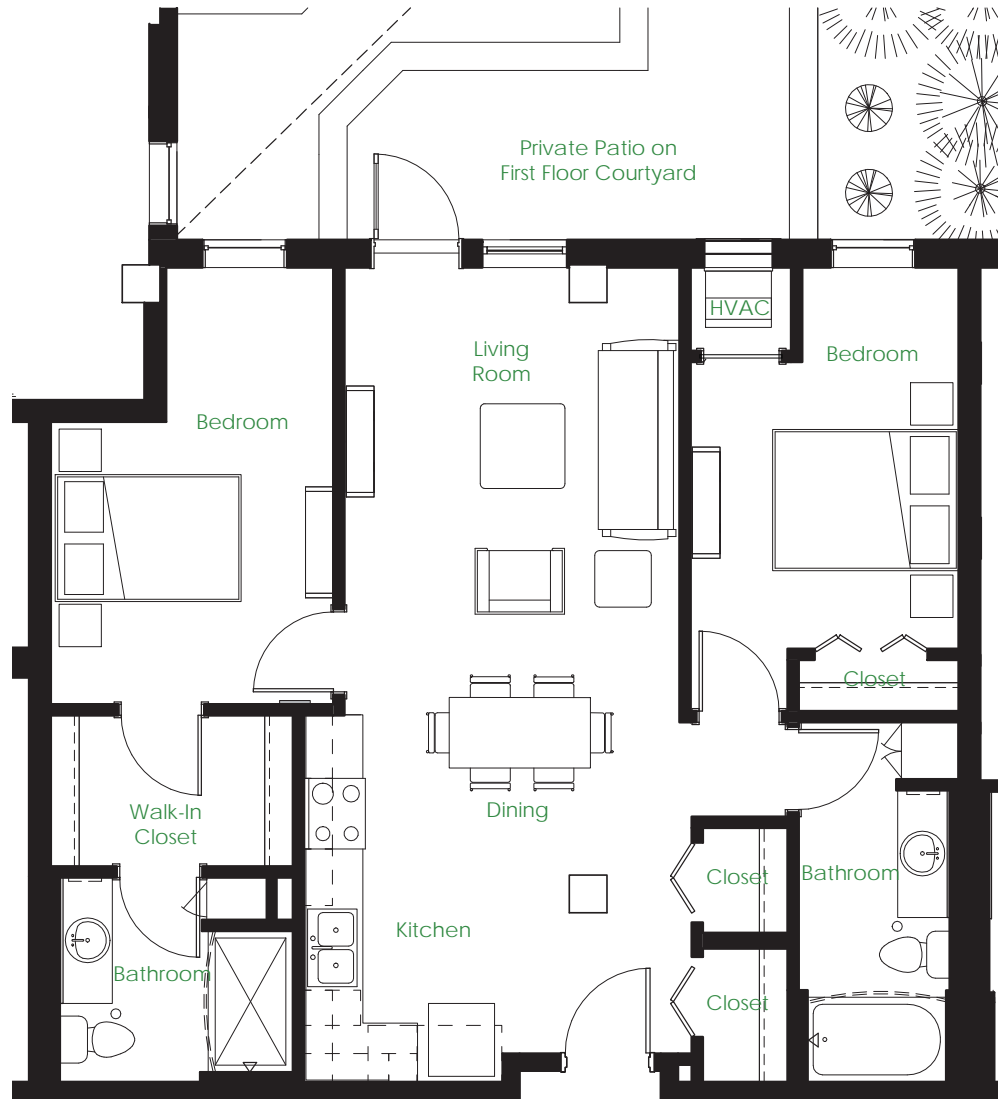

15th Avenue South

FLOOR 1

Unit #:

Monthly Rental Amount:

Five15 on the Park
515 15th Avenue South
Minneapolis, MN 55454
Phone: 612-843-0515
515onthePark.com

A Fine Associates
Managed Property

Floor Plan C1a

Two Bedrooms / Two Bathrooms

Approx. 940 square feet