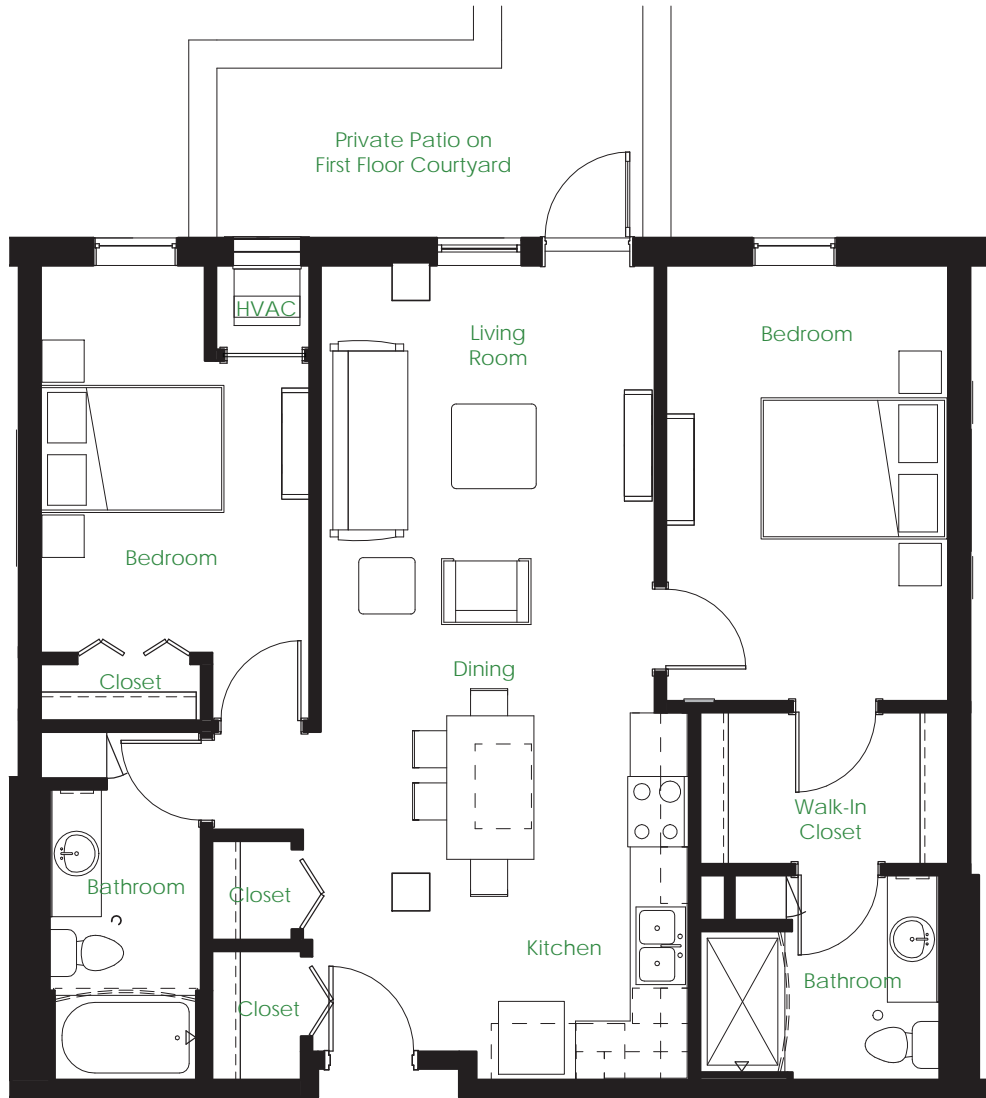

15th Avenue South

FLOOR 1

Unit #:

Monthly Rental Amount:

Five15 on the Park
 515 15th Avenue South
 Minneapolis, MN 55454
 Phone: 612-843-0515
515onthePark.com

A Fine Associates
Managed Property

Floor Plan C1d

Two Bedrooms / Two Bathrooms

Approx. 962 square feet