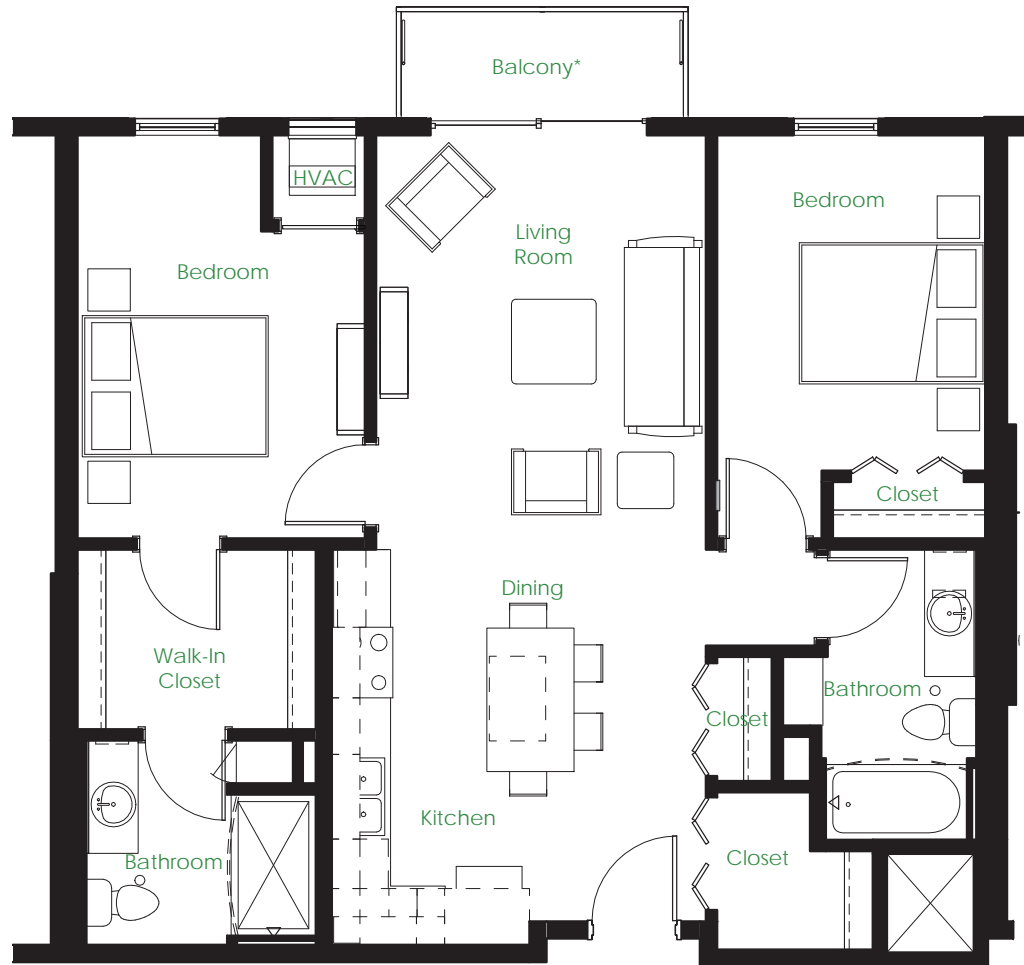

15th Avenue South

FLOORS 2-6

*Floors 3-6 only

*French balcony in some of the units.

Unit #:

Monthly Rental Amount:

Five15 on the Park
 515 15th Avenue South
 Minneapolis, MN 55454
 Phone: 612-843-0515
515onthePark.com

A Fine Associates
 Managed Property

Floor Plan C2

Two Bedrooms / Two Bathrooms

Approx. 948 square feet