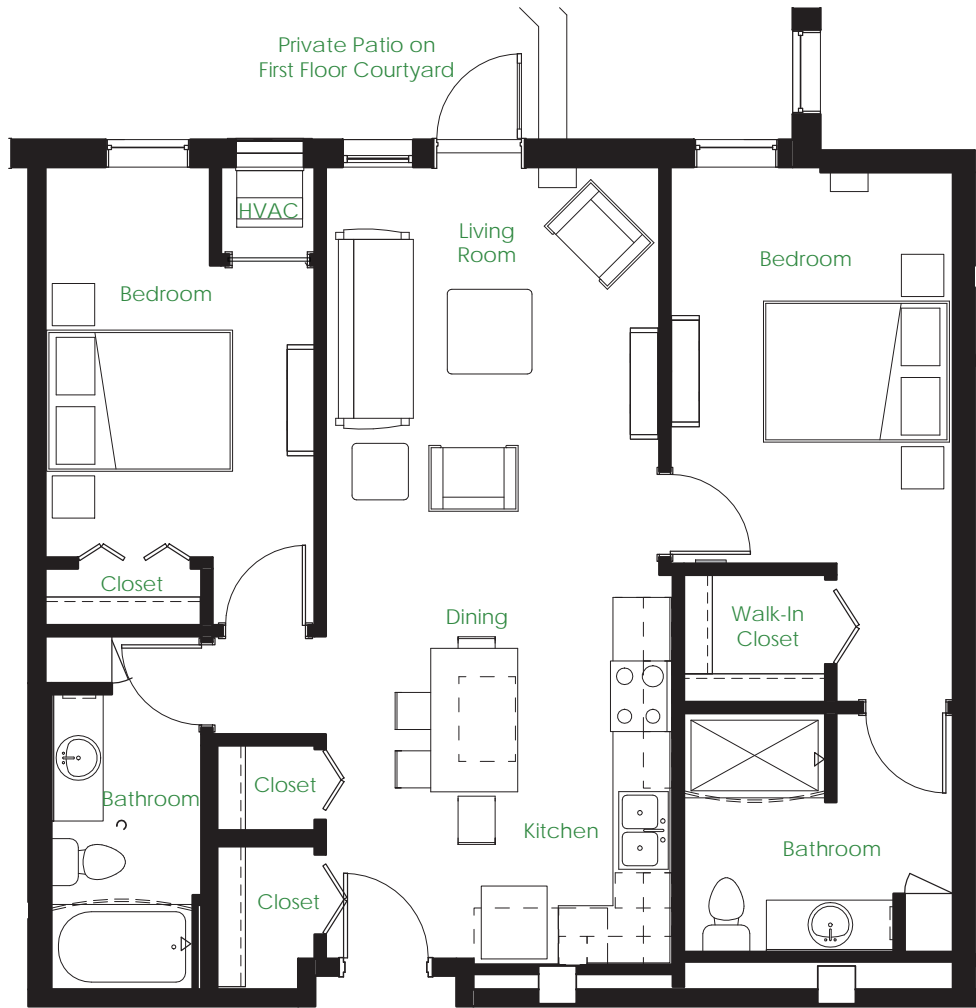

15th Avenue South

FLOOR 1

Unit #:

\_\_\_\_\_

Monthly Rental Amount:

\_\_\_\_\_

Five15 on the Park  
 515 15th Avenue South  
 Minneapolis, MN 55454  
 Phone: 612-843-0515  
[515onthePark.com](http://515onthePark.com)

A Fine Associates  
Managed Property

Floor Plan C1e

Two Bedrooms / Two Bathrooms

Approx. 962 square feet