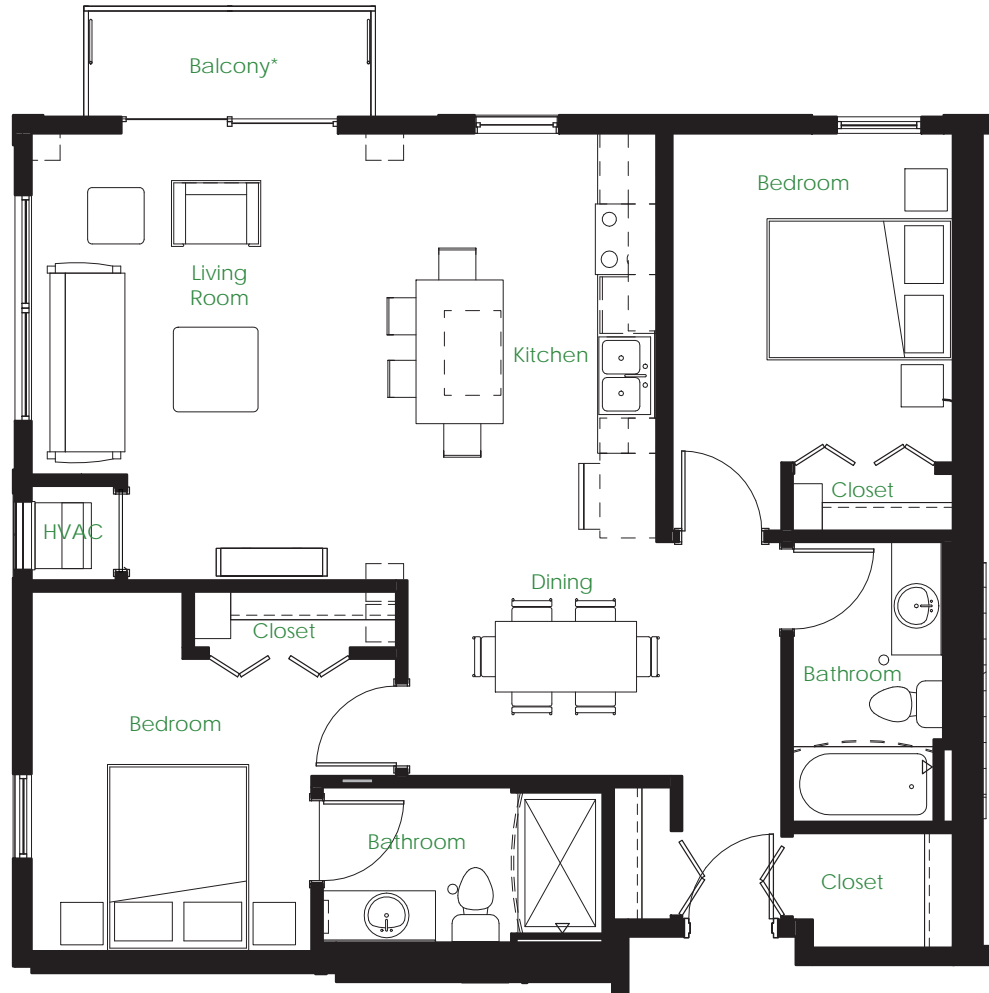

15th Avenue South
FLOORS 1-5  NORTH

Unit #:

Monthly Rental Amount:

*Floor 1 units have a private entrance/exit to 15th Avenue or 6th Street at this location.

Five15 on the Park
515 15th Avenue South
Minneapolis, MN 55454
Phone: 612-843-0515
515onthePark.com

A Fine Associates
Managed Property

Floor Plan C3

Two Bedrooms / Two Bathrooms

Approx. 922 square feet